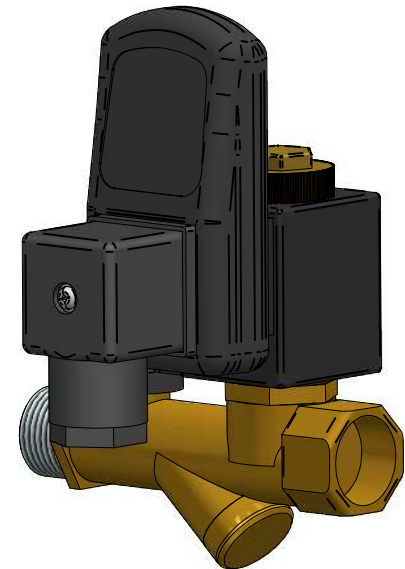

					
	NAME	DATE	COMBO-D-LUX		
DRAWN	FK	19-10-2016			
CHECKED			ARTIKEL NUMBER:		
JORC Industrial LLC 1146 River Road New Castle, DE 19720 USA National Tel: 302 395 0310 Fax: 302 395 0312 International Tel: +1 302 395 0310 Fax: +1 302 395 0312			SIZE A4	Material:	REV A
			ALL dimensions are in millimetres unless otherwise stated		