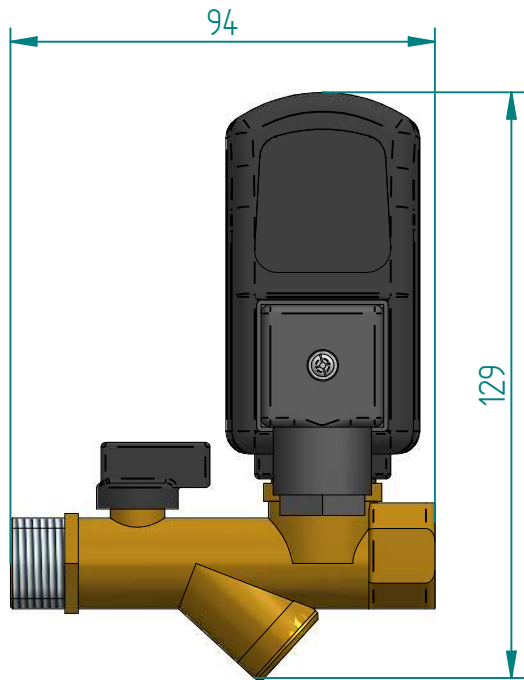

					
	NAME	DATE	COMBO-D-LUX		
DRAWN	FK	19-10-2016			
CHECKED			ARTIKEL NUMBER:		
JORC Industrial LLC 1146 River Road New Castle, DE 19720 USA National Tel: 302 395 0310 Fax: 302 395 0312 International Tel: +1 302 395 0310 Fax: +1 302 395 0312			SIZE A4	Material:	REV A
			ALL dimensions are in millimetres unless otherwise stated		