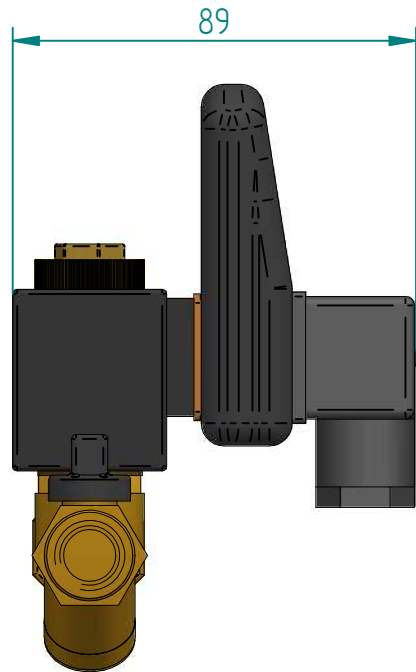

					
	NAME	DATE	COMBO-D-LUX		
DRAWN	FK	19-10-2016			
CHECKED			ARTIKEL NUMBER:		
JORC Industrial LLC 1146 River Road New Castle, DE 19720 USA National Tel: 302 395 0310 Fax: 302 395 0312 International Tel: +1 302 395 0310 Fax: +1 302 395 0312			SIZE A4	Material:	REV A
			ALL dimensions are in millimetres unless otherwise stated		